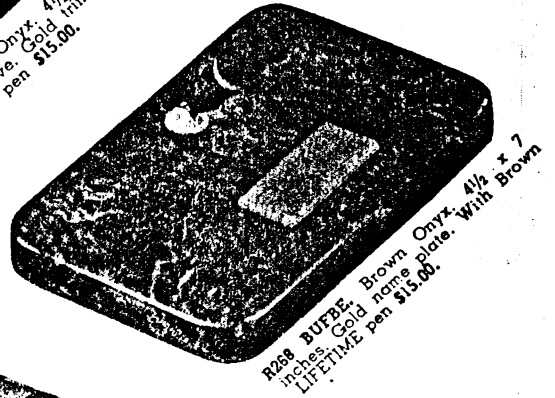

MAKE AN ENDURING IMPRESSION

— GIVE A SHEAFFER DRY-PROOF DESK SET

WHEN A GIFT IS GIVEN TO MARK A MILESTONE IN A BUSINESSMAN'S LIFE, IT IS ESSENTIAL THAT THE GIFT SHALL ENDURE. LIFETIME GIFTS ARE IDEAL; THEY ARE LIFETIME GUARANTEED.

All LIFETIME desk sets on this page also available with AUTOGRAPH LIFETIME pens for facsimile signature engraving (see page 8) at $8.00 additional per pen.